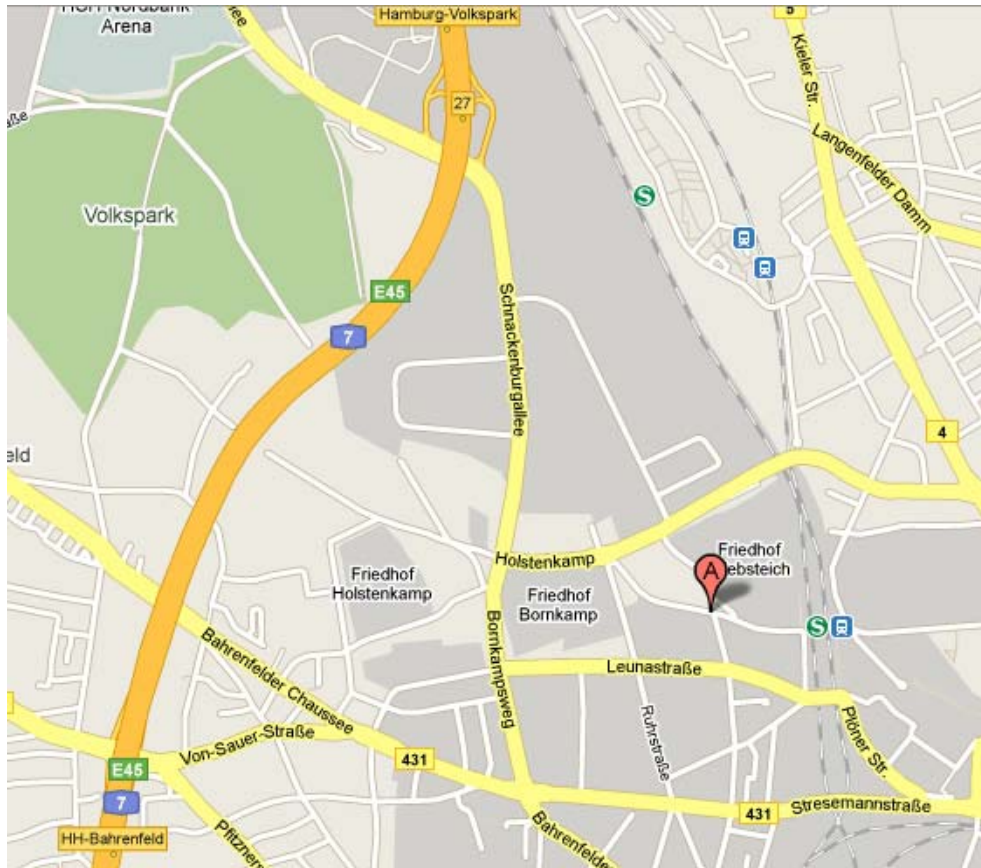

By car

From north and south of Hamburg:

- Motorway **A7** departure Volkspark
- Next crossing with traffic lights turn left – Schnackenburgallee
- Follow Schnackenburgallee until crossing Holstenkamp. Turn left
- Next crossing turn right and directly left in “Am Diebsteich”
- Until approx. 500 m on your right handside you will find Döscher & Döscher
- Our office is on the third floor

Railway

- Railway station Hamburg
- S-Bahn S 21 - direction Elbgaustrasse (every 10 min.), stopping place S-Bahn Diebsteich
- S-Bahn S 3 - direction Pinneberg, stopping place S-Bahn Diebsteich